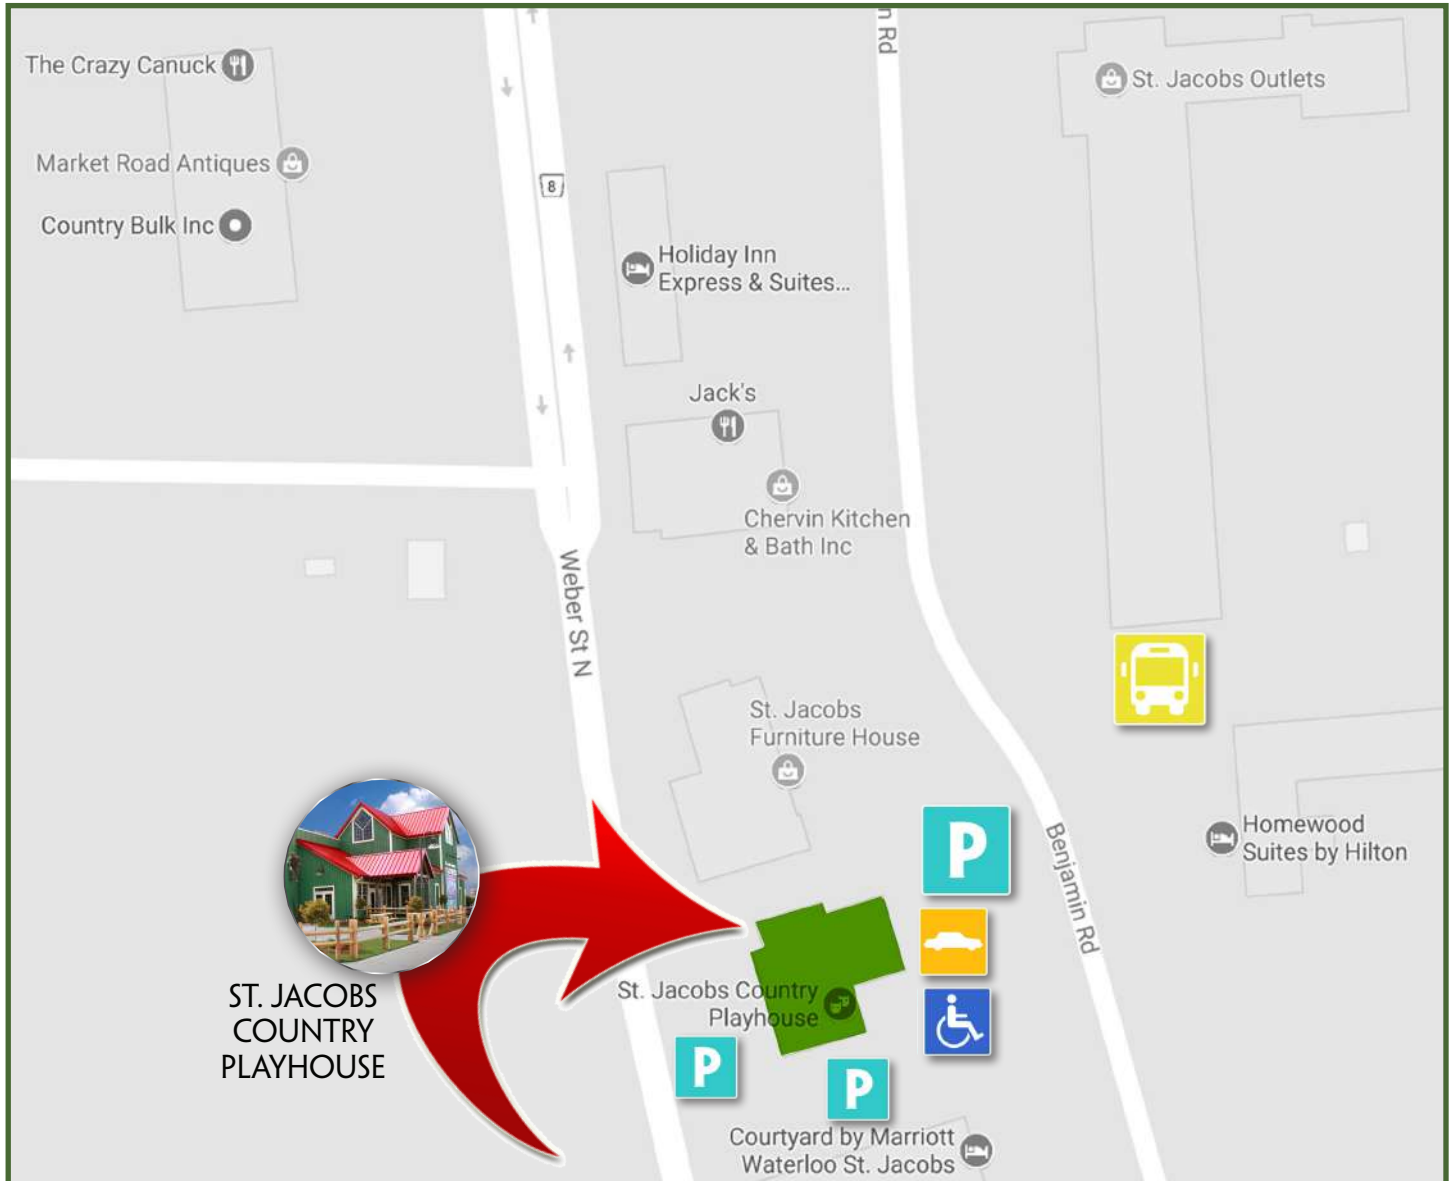

SEATING CHART

Free Parking

Wheelchair accessible main floor; stairs only to boxes

398 Seats

ST. JACOBS COUNTRY PLAYHOUSE

PARKING MAP

PARKING MAP LEGEND

- | | |
|--|--|
|  Bus Parking |  Accessible Parking |
|  Free Theatre Parking |  Drop off Location and Shuttle Location |