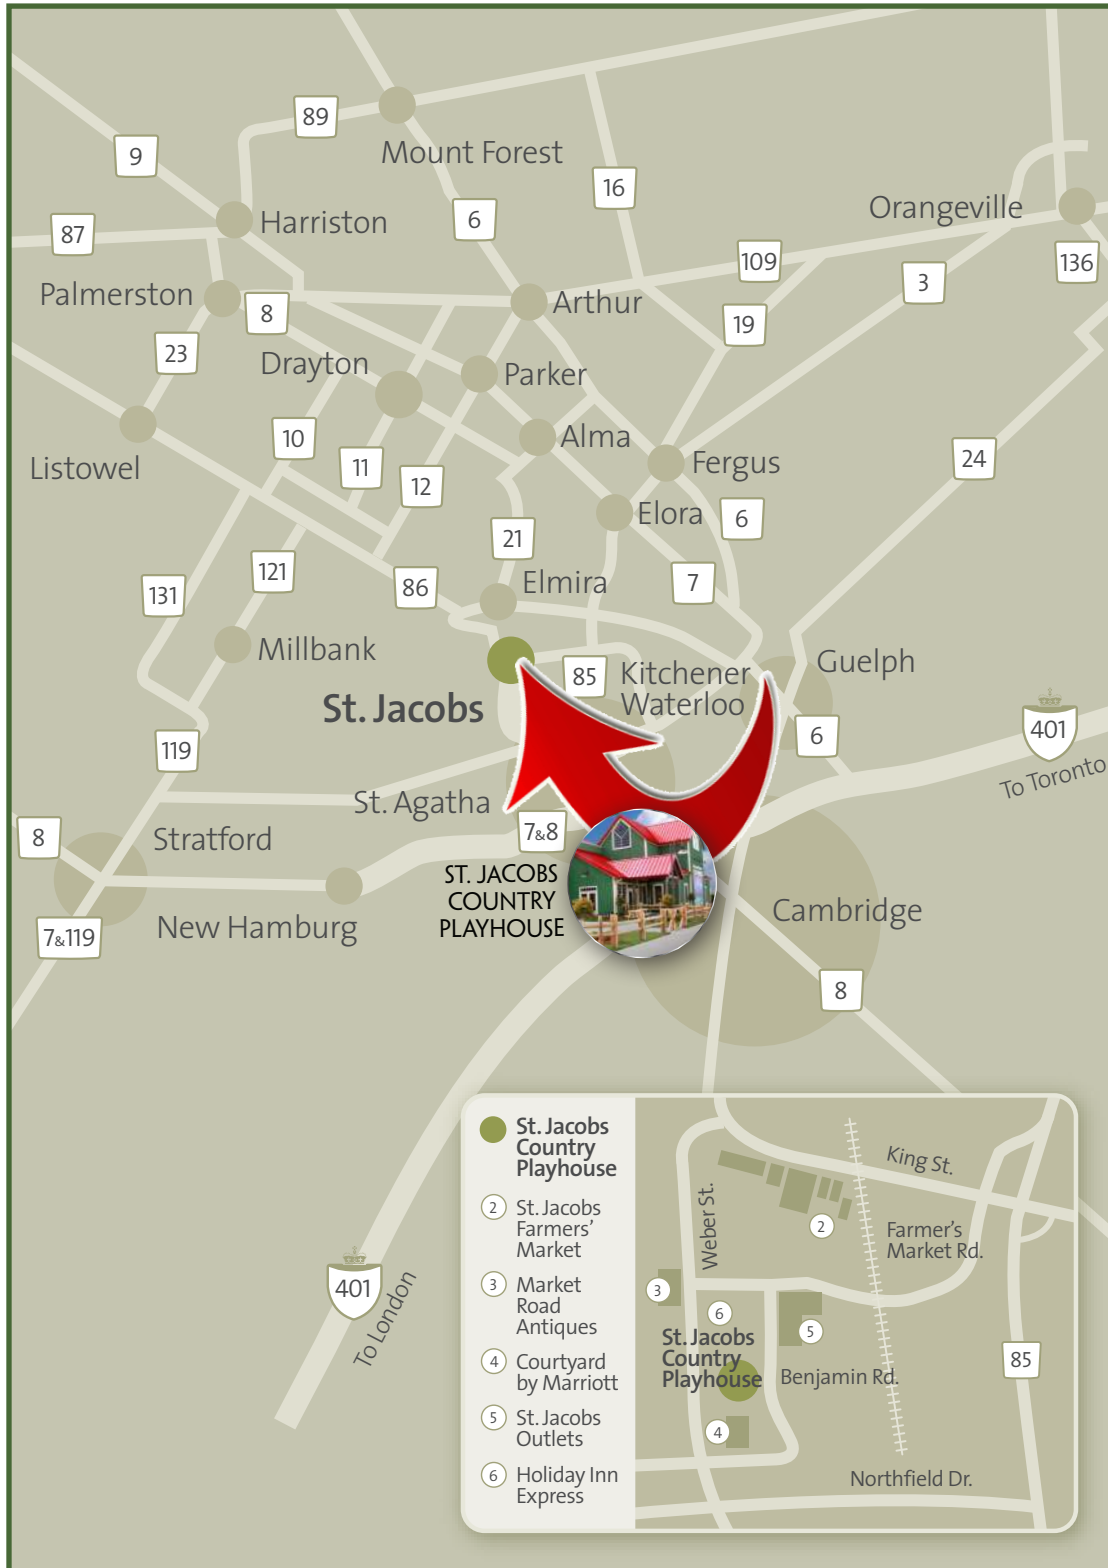

ST. JACOBS COUNTRY PLAYHOUSE

LOCATION