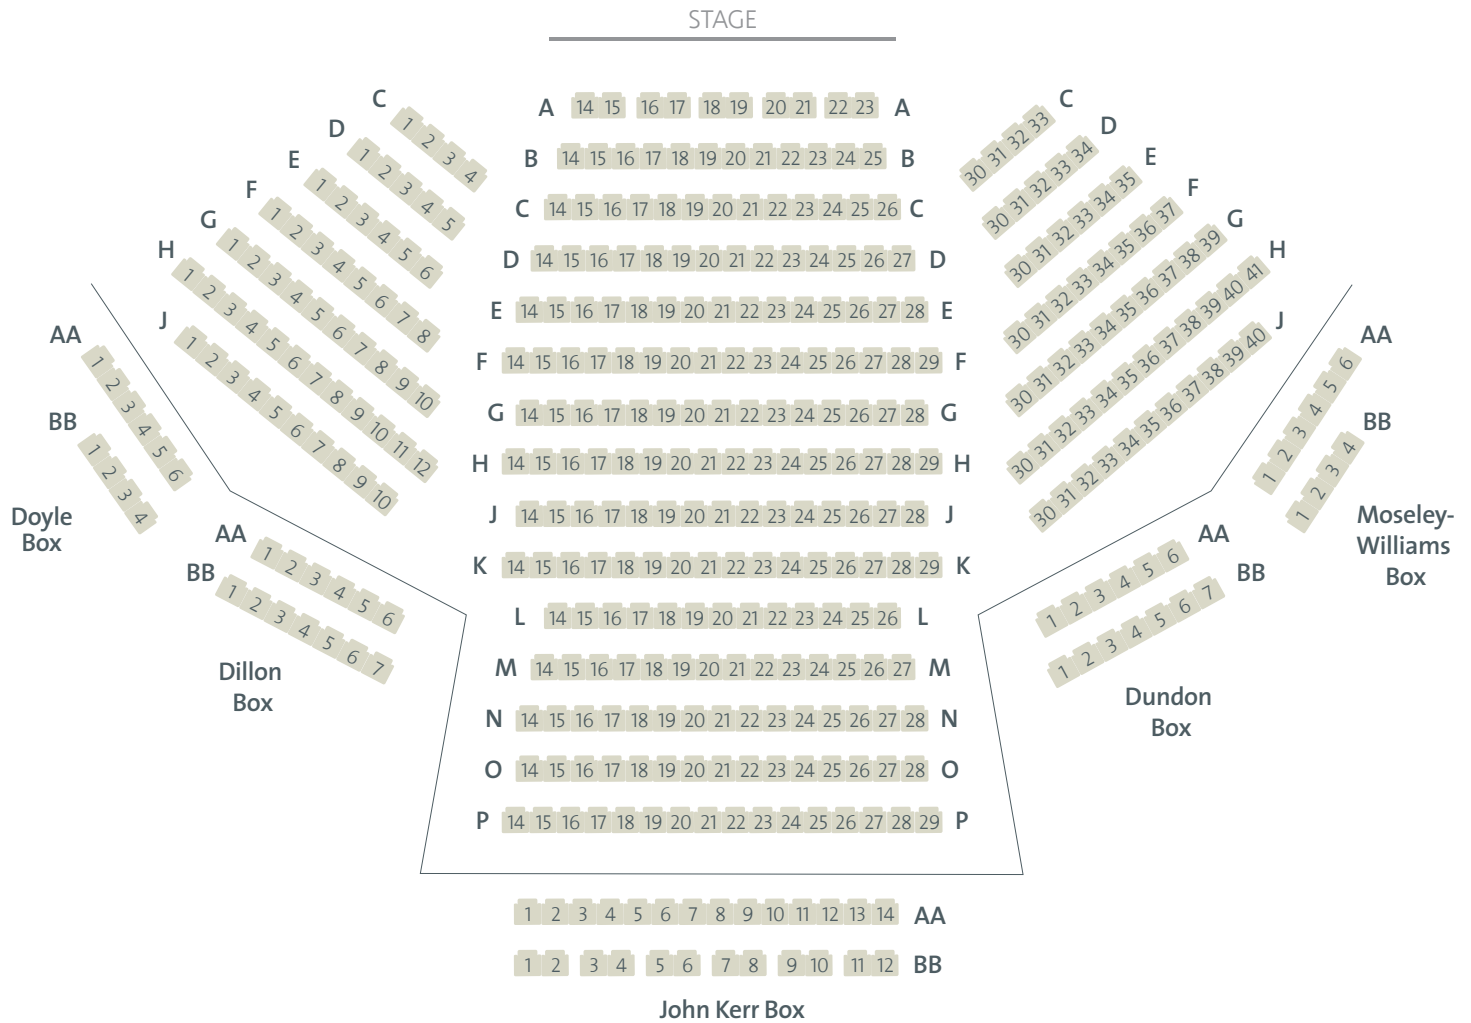

SEATING CHART

Free Parking

Wheelchair accessible main floor; stairs only to boxes

398 Seats

ST. JACOBS COUNTRY PLAYHOUSE

PARKING MAP

PARKING MAP LEGEND

- | | |
|--|--|
|  Bus Parking |  Accessible Parking |
|  Free Theatre Parking |  Drop off Location and Shuttle Location |