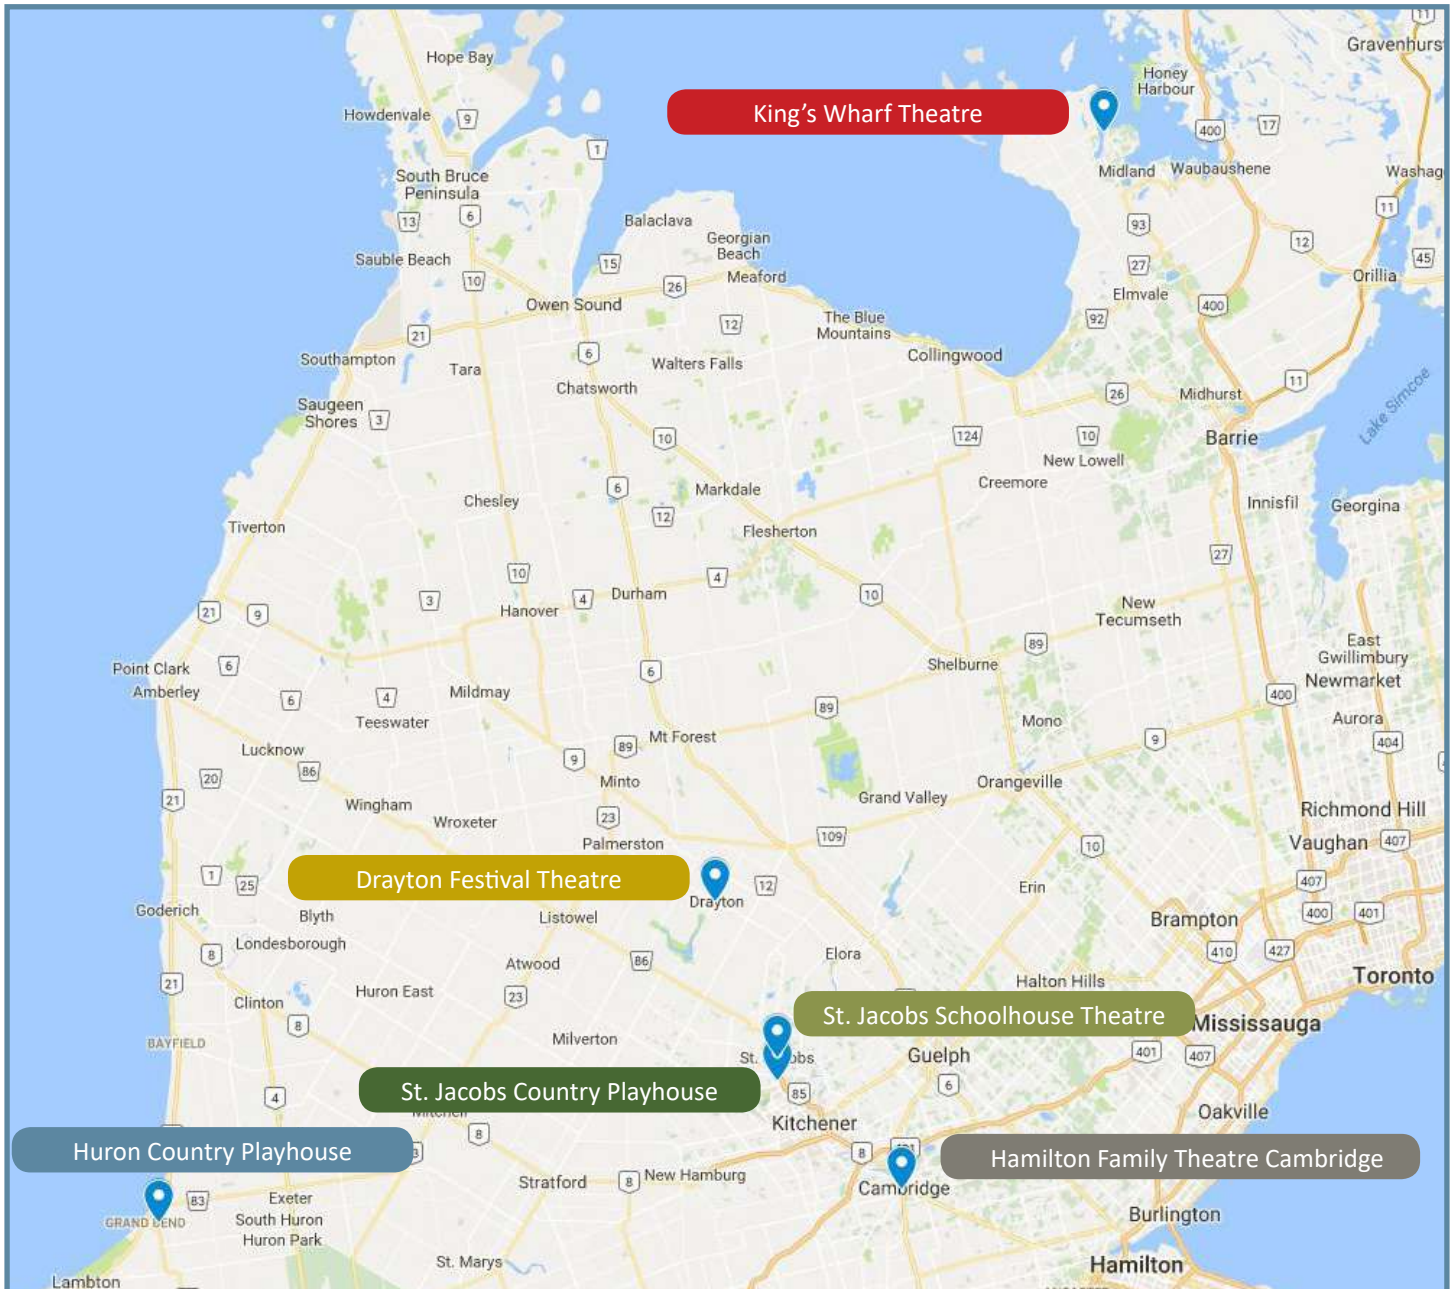

ST. JACOBS COUNTRY PLAYHOUSE

MAP OF ALL DRAYTON ENTERTAINMENT THEATRES

Theatre addresses (in alphabetical order)

Drayton Festival Theatre: Box 10, 33 Wellington St., Drayton, ON, N0G 1P0. Phone: 519-638-5555.

Hamilton Family Theatre Cambridge: 46 Grand Ave. S., Cambridge, ON, N1S 2L8. Phone: 519-621-8000.

Huron Country Playhouse: RR 1 70689 B Line, Grand Bend, ON, N0M 1T0. Phone: 519-238-6000.

King's Wharf Theatre: 97 Jury Dr., Penetanguishene, ON, L9M 1G7. Phone: 705-549-5555.

St. Jacobs Country Playhouse: 40 Benjamin Rd. E., Waterloo, ON, N2V 2J9. Phone: 519-747-7788.

St. Jacobs Schoolhouse Theatre: 11 Albert St. W., St. Jacobs, ON, N0B 2N0. Phone: 519-747-7788.